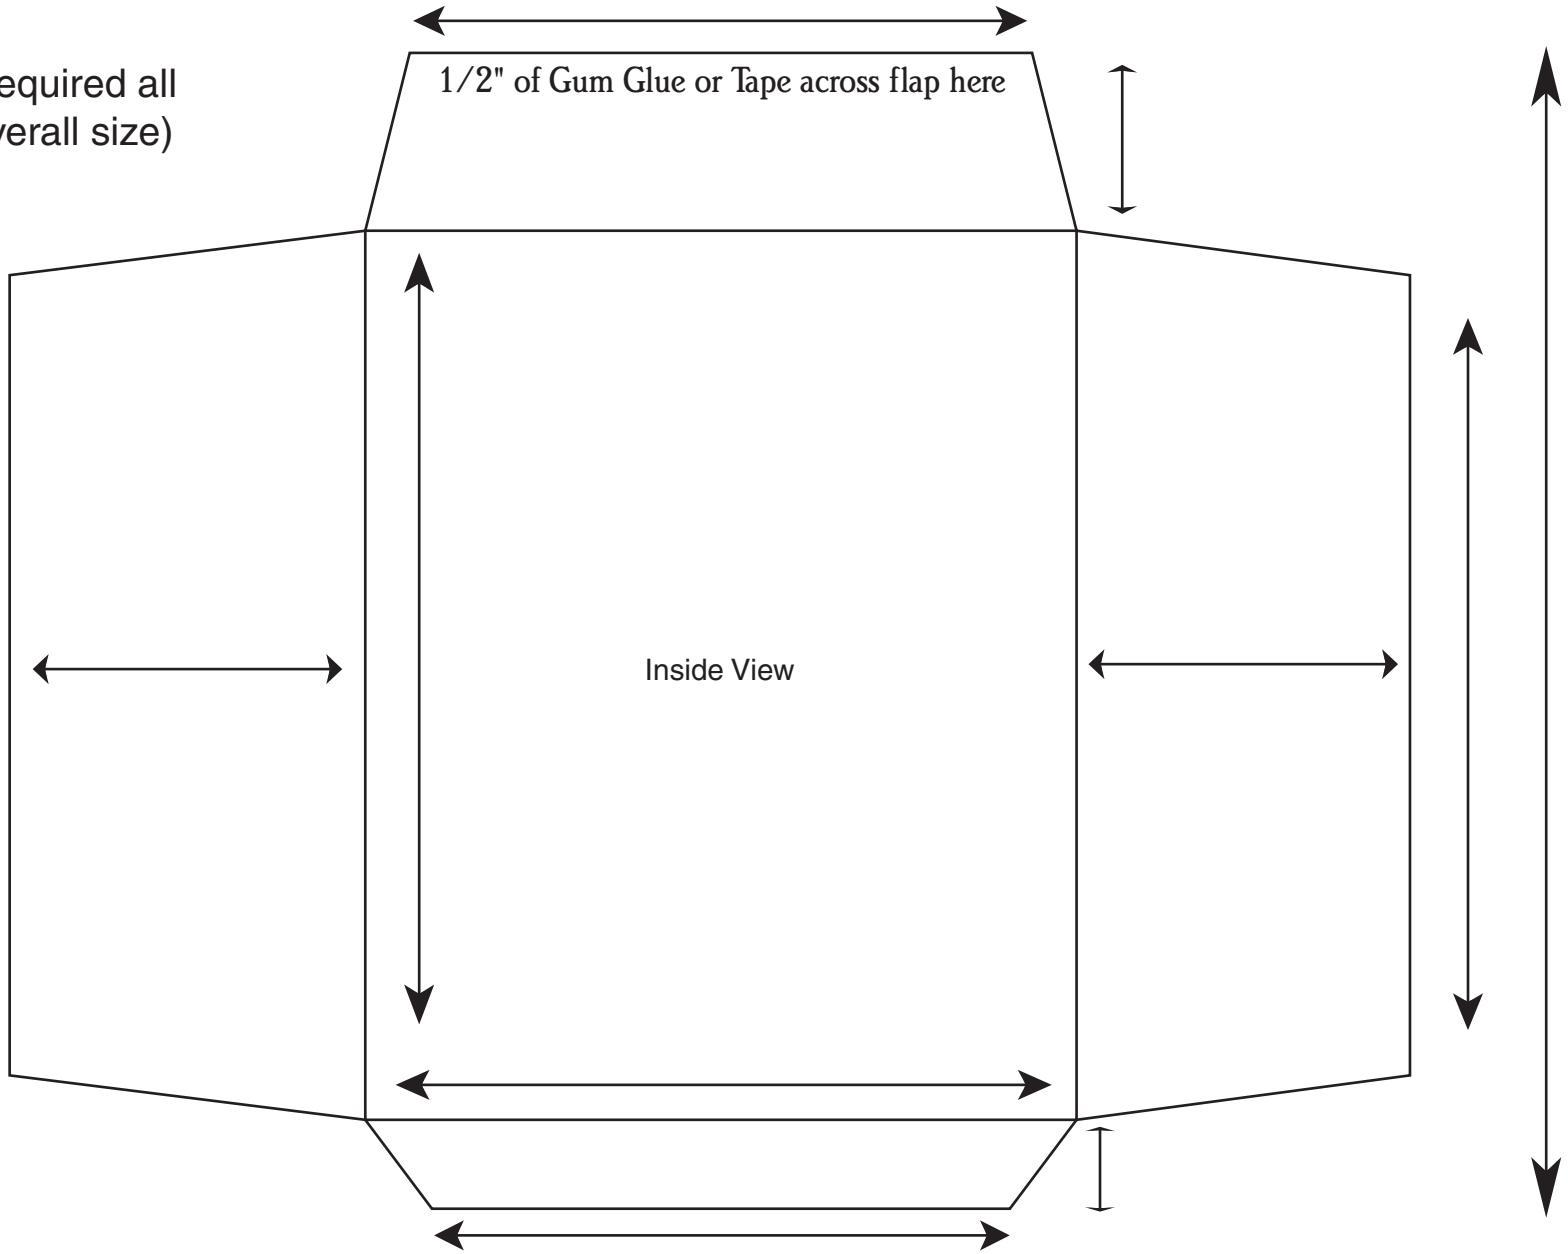

Catalogue / Open End Envelope Template

(1/2" gripper required all around the overall size)

Overall size of the Piece

Sterling Finishing, Inc.
466 Mill Road, Andalusia, PA 19020
(215) 639-9393, fax 639-9345